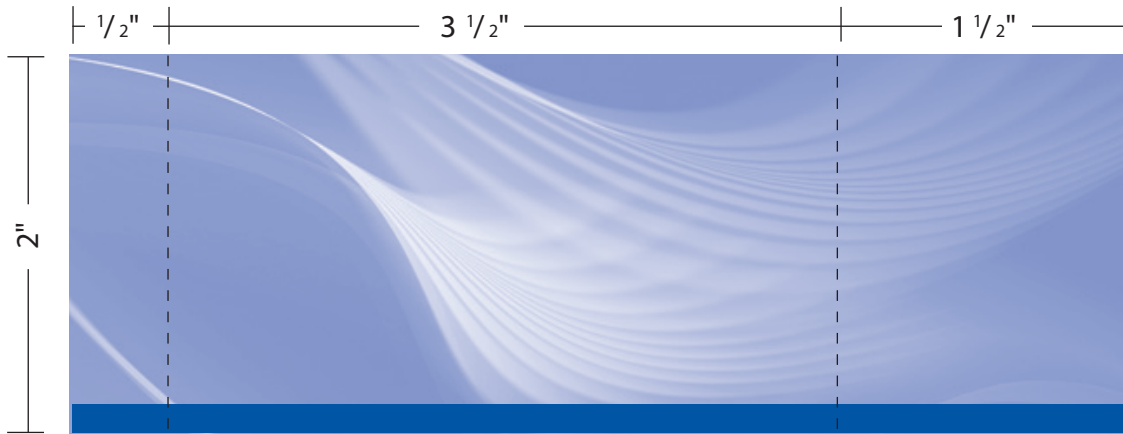

Generic Thermal Ticket Stock Specifications - Vtix

Reflex
Blue

Green
PMS 342

Purple
PMS 266

Yellow
PMS 122

Orange
PMS 021

Red
PMS 485

Silver
PMS 428