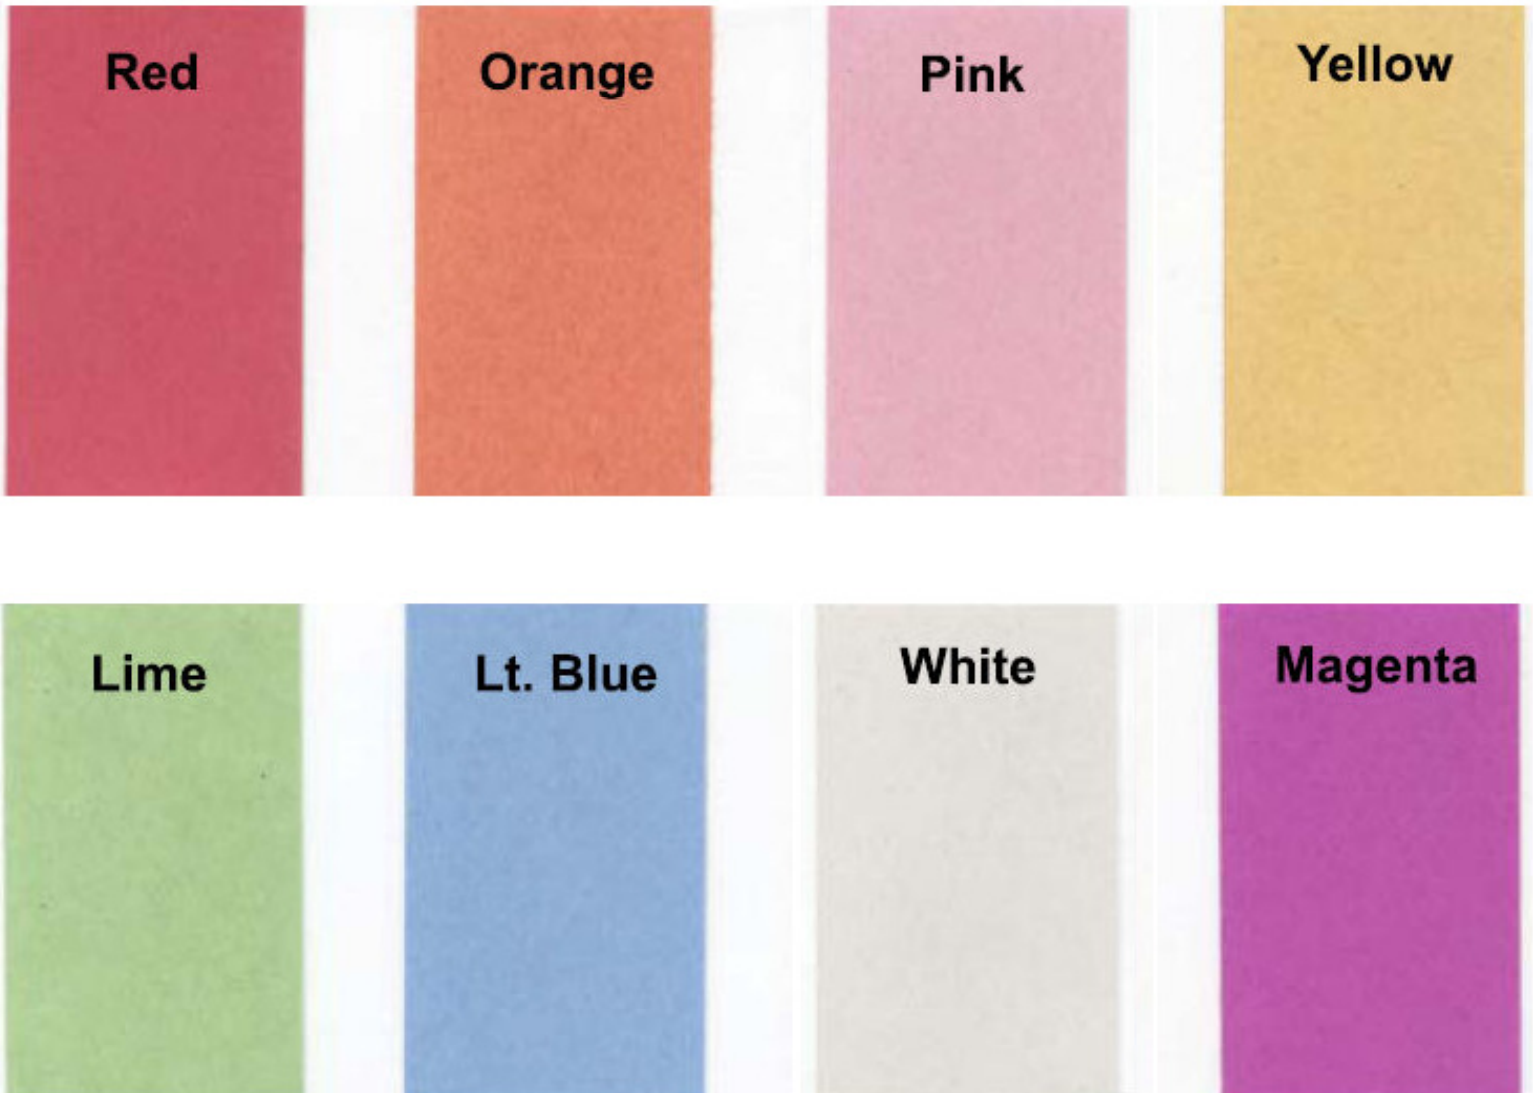

Roll Ticket Colours

*All colours in this electronic file are converted and shown in the RGB colour space.
These colours are only approximations of actual paper colours.*