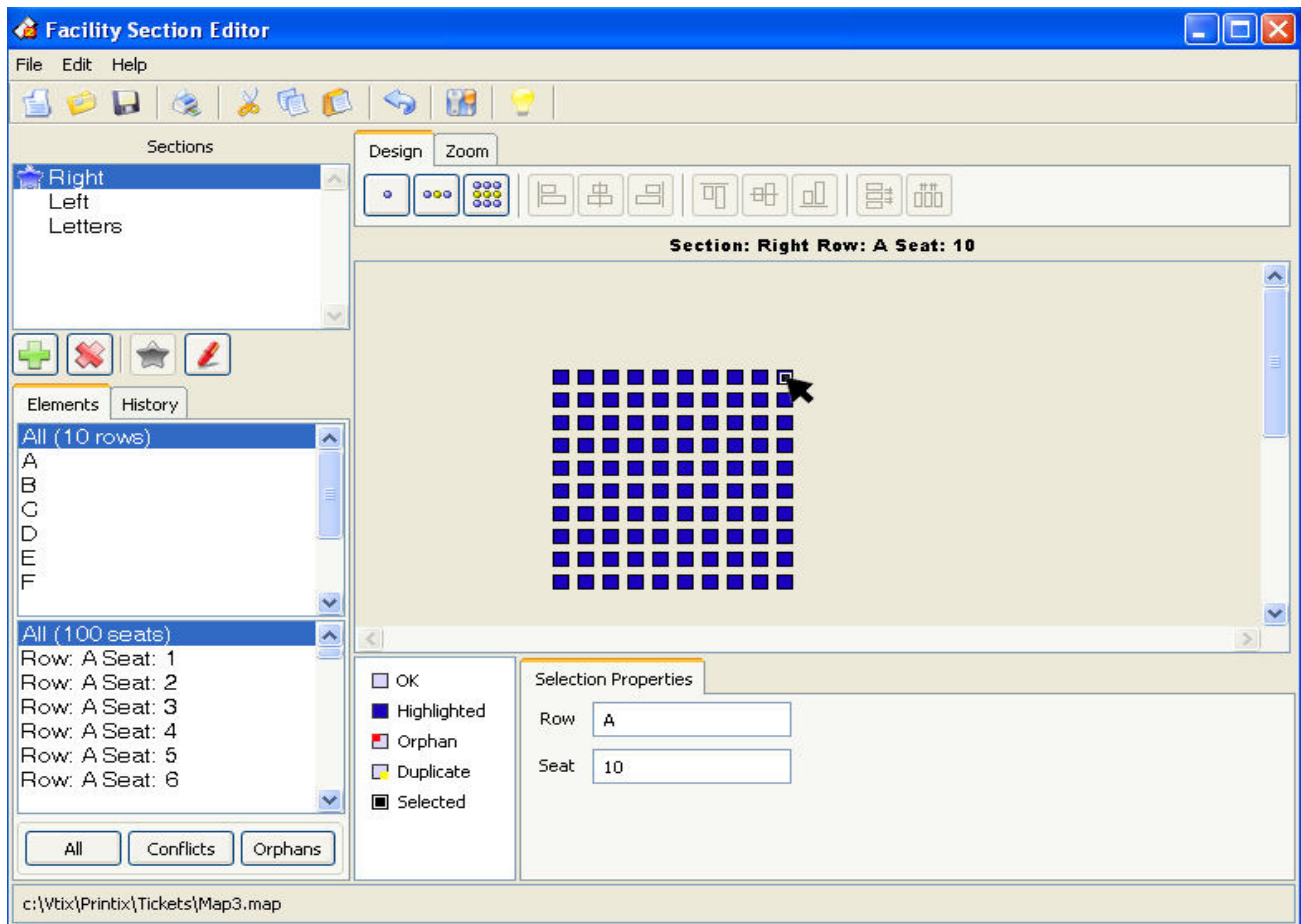

If you are considering the purchase any of the Printix applications or are a current user of Printix Basic or Plus, you may also have a requirement to print tickets with assigned seating information. Vtix has the solution!

Introducing ⇨ **Printix Pro**

[The powerful, flexible ticket printing utility with reserved seating.](#)

With the Facility Section Editor in **Printix Pro**, you now have the ability to construct a seating chart for your venue and print tickets containing the specific section/row/seat information. All you need is our **Printix Pro** software and a Practical thermal ticket printer (or other compatible thermal ticket printer) and you can be printing professional quality tickets (either general admission or reserved seating) to your next event.

The **Printix Pro** Facility Section Editor has a set of powerful tools that enable you to quickly and easily build an overhead view of each section in your facility. When this process is completed, you can choose to print tickets by individual seat, row, section or entire facility.

It's simple to learn and use, and ultra convenient.

- Add seats, rows or block with pre-defined naming conventions.
- Use flexible tools to align and distribute seats.
- Multiple selection tool for group editing.
- Copy and paste sections with similar seating arrangements.
- Create sections up to 100 rows by 100 seats.
- Zoom in or out for detailed design.
- Easily identify orphan, duplicate and selected seats.
- Print by seat, row or section in ascending or descending order.
- Print preview or print a graphical representation on a laser printer.
- Save seating layouts for future use.