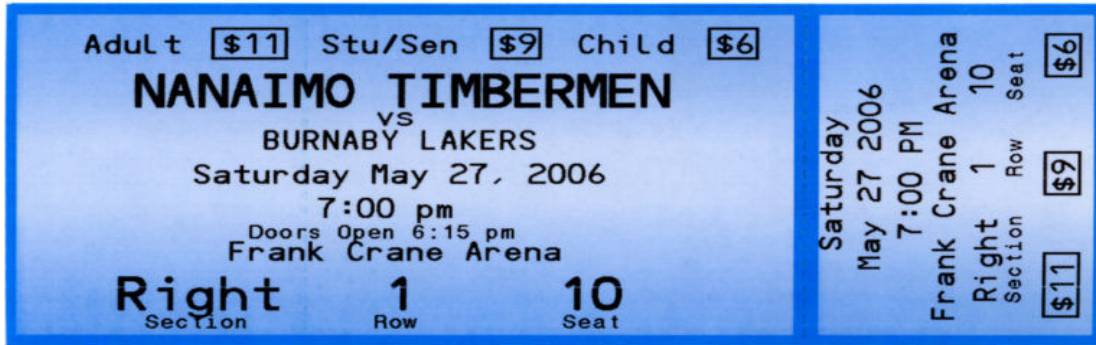

- Add seats, rows or block with pre-defined naming conventions.
- Use flexible tools to align and distribute seats.
- Multiple selection tool for group editing.
- Copy and paste sections with similar seating arrangements.
- Create sections up to 100 rows by 100 seats.
- Zoom in or out for detailed design.
- Easily identify orphan, duplicate and selected seats.
- Print by seat, row or section in ascending or descending order.
- Print preview or print a graphical representation on a laser printer.
- Save seating layouts for future use.

Actual ticket printed from Printix Plus using the above facility map.

Perfect for venues ticketing general admission and/or reserved seating functions, such as school drama departments, college/university athletics, festivals, arts organizations and other entertainment and sporting events.

If you print in excess of 8,000 tickets per year, you can use your own custom thermal stock as well. Have your colour logo printed on the front of the ticket and sell the back to advertisers or sponsors. This is an incredible opportunity to offset the cost of your stock and create additional revenue for your organization.

Compatible with a Datamax ST3210C or Practical ITX series printers.

Cost: $1,045.00

Software only. Not including applicable taxes.