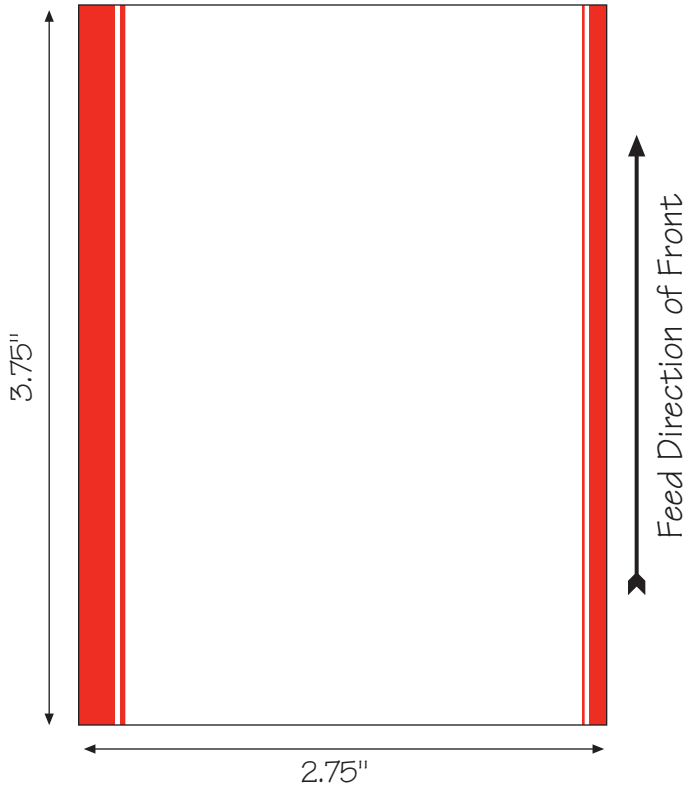

Front

Back

REFLEX
BLUE

PANTONE
GREEN

RED #485

_____ Name Badges Total

- size: 2.75" x 3.75"
- front: 1 colour
- back: black bar
- packs of 1,000